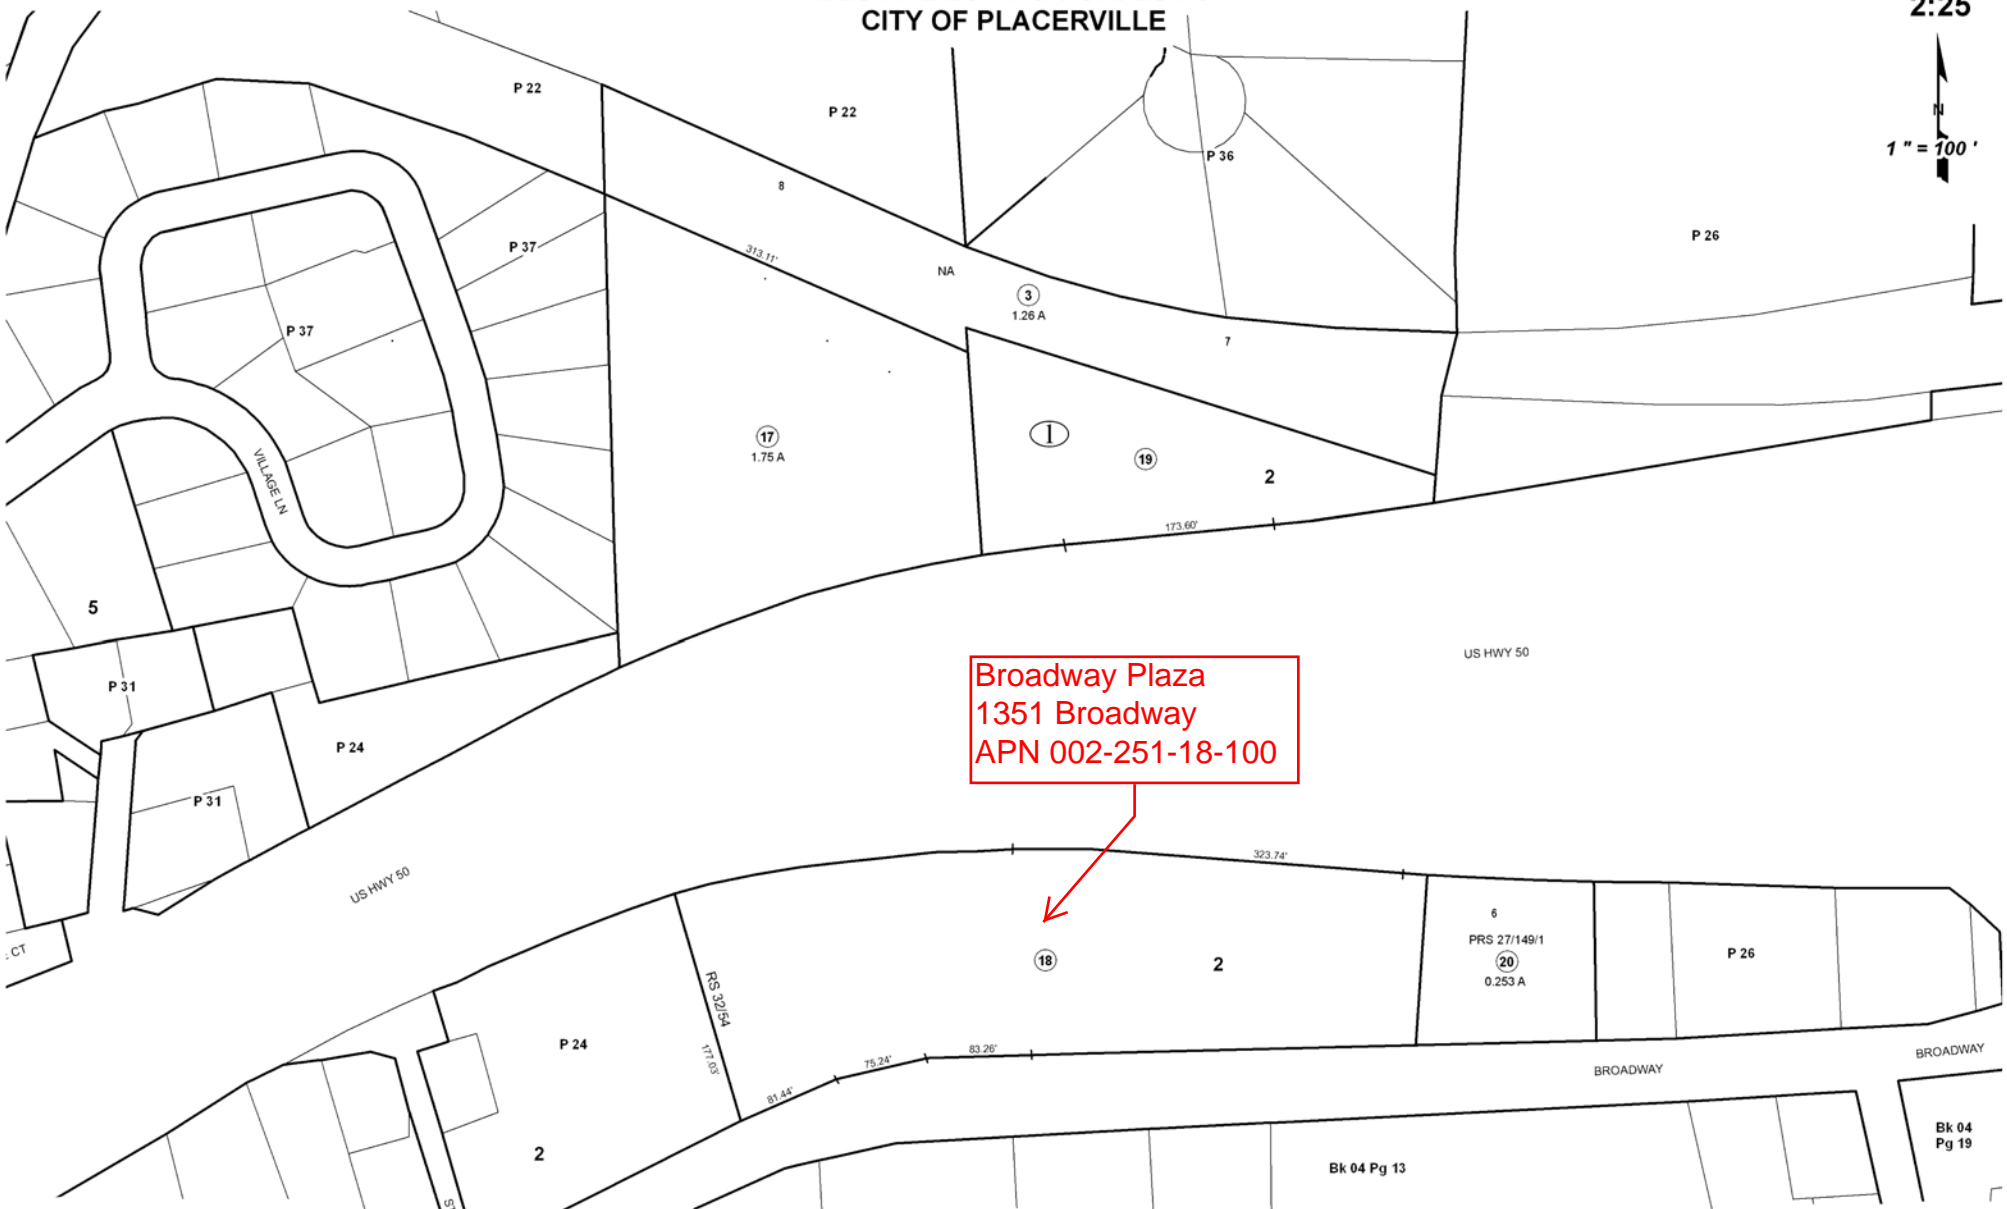

**BLOCK 2 LOT 7 & POR. LOT 8
CITY OF PLACERVILLE**

2:25

**Broadway Plaza
1351 Broadway
APN 002-251-18-100**

Acreages Are Estimates

Rev. 2011

Assessor's Map Bk. 002, Pg. 25
County of El Dorado, CA